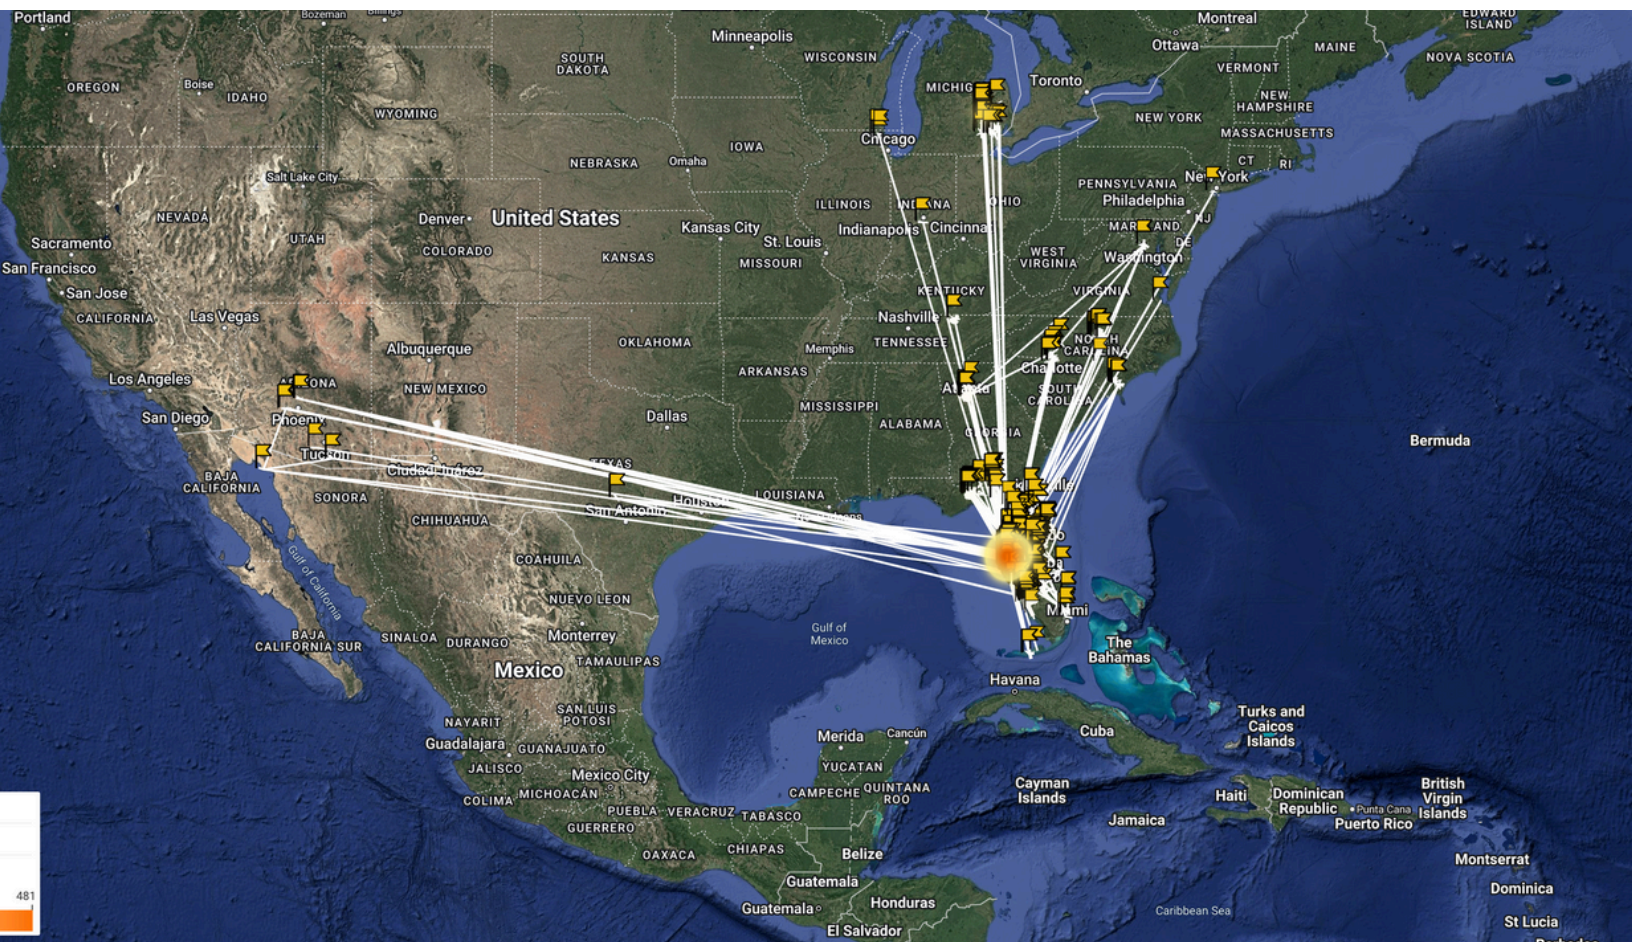

Over 18 Billion Signals Tracked Daily Worldwide

Leverage advanced cellphone geolocation intelligence to gain powerful historical insights on phone locations, movement patterns, and activities. Access data spanning from a single day to up to three years, helping investigators uncover valuable trends and details for more informed decision-making.

Critical Geo Intelligence For Private Investigators

Originally designed for intelligence agencies to track threats and safeguard critical military assets worldwide, this cutting-edge technology is now accessible to private investigators and attorneys. Empower your organization to tackle cases that typically are beyond reach. Investigate with high-tech tools with the same precision and reliability trusted by top intelligence professionals.

Contact Us

813-293-2991

www.thenext72.com